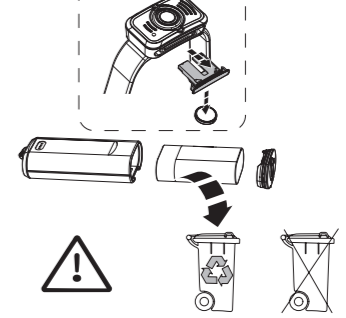

Battery Indicator

Backup Mode

Lamp Head Rotation

Magnetic Charging System

Extension Cable (H19R Signature)

Helmet Fixing Clips (H19R Signature)

GoPro Mount (H19R Signature)

Tripod Mount (H19R Signature)

Helmet Connecting System (H19R Signature)

Universal Mounting Bracket (H19R Signature)

Recycling

Remote Control (H19R Signature)

Further Information

Battery Indicator (Remote Control)

Battery Replacement (Remote Control)