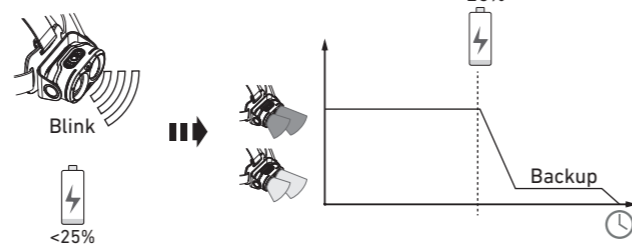

Battery Indicator

Backup Mode

Lamp Head Rotation

Magnetic Charging System

Extension Cable (H19R Signature)

Helmet Fixing Clips (H19R Signature)

GoPro Mount (H19R Signature)

Tripod Mount (H19R Signature)

Helmet Connecting System (H19R Signature)

Universal Mounting Bracket (H19R Signature)

Recycling

Remote Control (H19R Signature)

Further Information

Battery Indicator (Remote Control)

Battery Replacement (Remote Control)