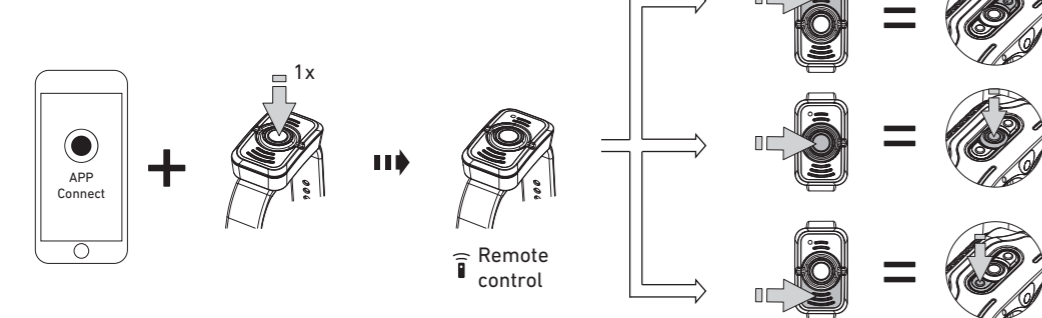

Battery Indicator

Backup Mode

Lamp Head Rotation

Magnetic Charging System

Extension Cable (H19R Signature)

Helmet Fixing Clips (H19R Signature)

GoPro Mount (H19R Signature)

Tripod Mount (H19R Signature)

Helmet Connecting System (H19R Signature)

Universal Mounting Bracket (H19R Signature)

Recycling

Remote Control (H19R Signature)

Further Information

Battery Indicator (Remote Control)

Battery Replacement (Remote Control)