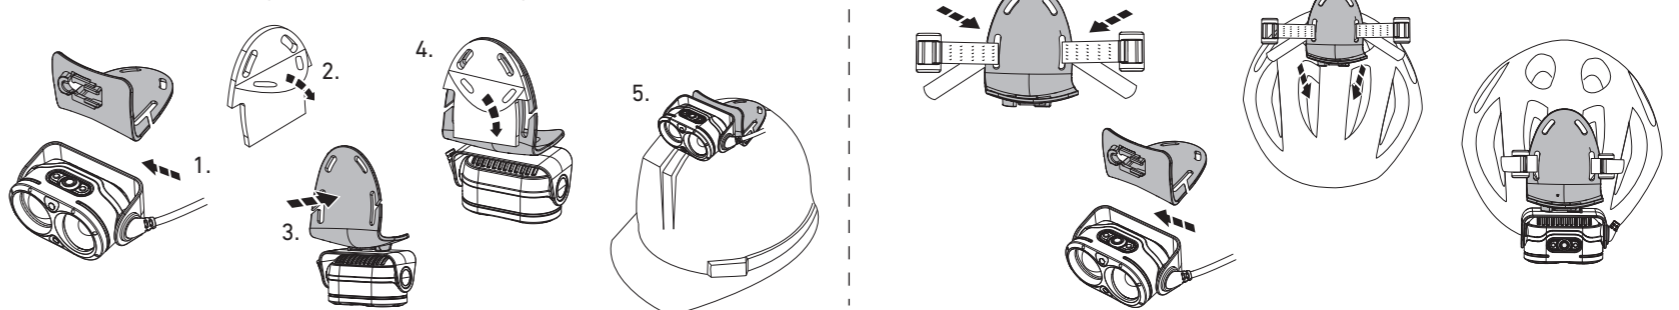

Battery Indicator

Backup Mode

Lamp Head Rotation

Magnetic Charging System

Extension Cable (H19R Signature)

Helmet Fixing Clips (H19R Signature)

GoPro Mount (H19R Signature)

Tripod Mount (H19R Signature)

Helmet Connecting System (H19R Signature)

Universal Mounting Bracket (H19R Signature)

Recycling

Remote Control (H19R Signature)

Further Information

Battery Indicator (Remote Control)

Battery Replacement (Remote Control)