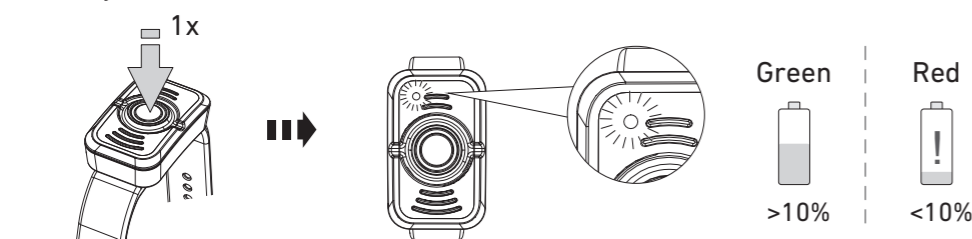

Helmet Connecting System (H19R Signature)

Universal Mounting Bracket (H19R Signature)

Recycling

Remote Control (H19R Signature)

Further Information

Battery Indicator (Remote Control)

Battery Replacement (Remote Control)