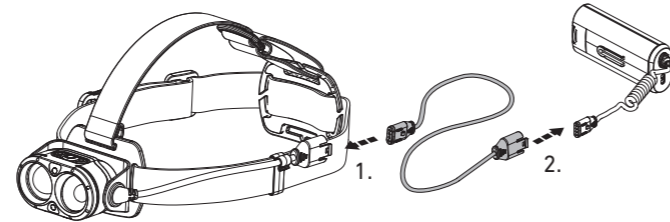

Battery Indicator

Backup Mode

Lamp Head Rotation

Magnetic Charging System

Extension Cable (H19R Signature)

Helmet Fixing Clips (H19R Signature)

GoPro Mount (H19R Signature)

Tripod Mount (H19R Signature)

Helmet Connecting System (H19R Signature)

Universal Mounting Bracket (H19R Signature)

Recycling

Remote Control (H19R Signature)

Further Information

Battery Indicator (Remote Control)

Battery Replacement (Remote Control)