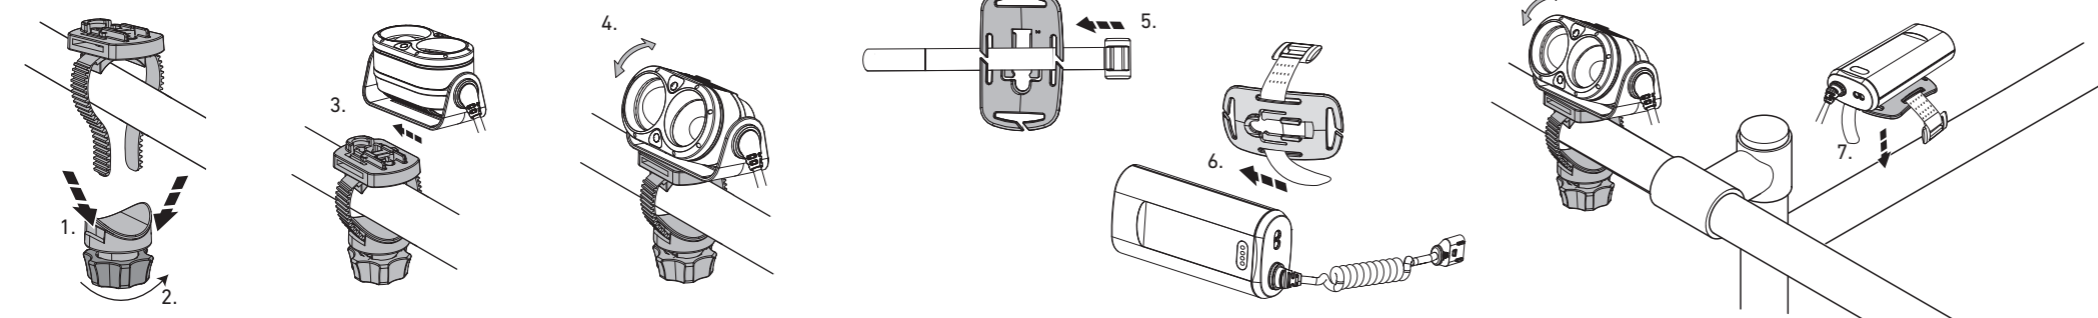

Battery Indicator

Backup Mode

Lamp Head Rotation

Magnetic Charging System

Extension Cable (H19R Signature)

Helmet Fixing Clips (H19R Signature)

GoPro Mount (H19R Signature)

Tripod Mount (H19R Signature)

Helmet Connecting System (H19R Signature)

Universal Mounting Bracket (H19R Signature)

Recycling

Remote Control (H19R Signature)

Further Information

Battery Indicator (Remote Control)

Battery Replacement (Remote Control)