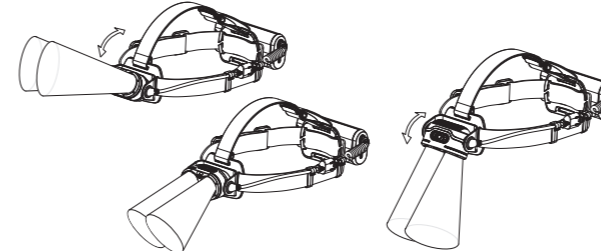

Battery Indicator

Backup Mode

Lamp Head Rotation

Magnetic Charging System

Extension Cable (H19R Signature)

Helmet Fixing Clips (H19R Signature)

GoPro Mount (H19R Signature)

Tripod Mount (H19R Signature)

Helmet Connecting System (H19R Signature)

Universal Mounting Bracket (H19R Signature)

Recycling

Remote Control (H19R Signature)

Further Information

Battery Indicator (Remote Control)

Battery Replacement (Remote Control)