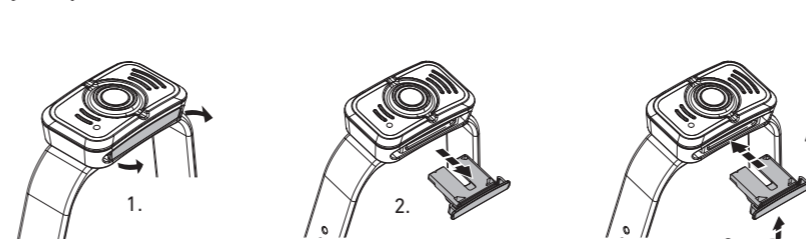

Battery Indicator

Backup Mode

Lamp Head Rotation

Magnetic Charging System

Extension Cable (H19R Signature)

Helmet Fixing Clips (H19R Signature)

GoPro Mount (H19R Signature)

Tripod Mount (H19R Signature)

Helmet Connecting System (H19R Signature)

Universal Mounting Bracket (H19R Signature)

Recycling

Remote Control (H19R Signature)

Further Information

Battery Indicator (Remote Control)

Battery Replacement (Remote Control)