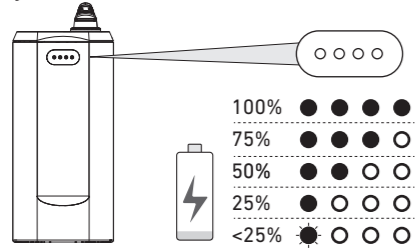

Battery Indicator

Backup Mode

Lamp Head Rotation

Magnetic Charging System

Extension Cable (H19R Signature)

Helmet Fixing Clips (H19R Signature)

GoPro Mount (H19R Signature)

Tripod Mount (H19R Signature)

Helmet Connecting System (H19R Signature)

Universal Mounting Bracket (H19R Signature)

Recycling

Remote Control (H19R Signature)

Further Information

Battery Indicator (Remote Control)

Battery Replacement (Remote Control)