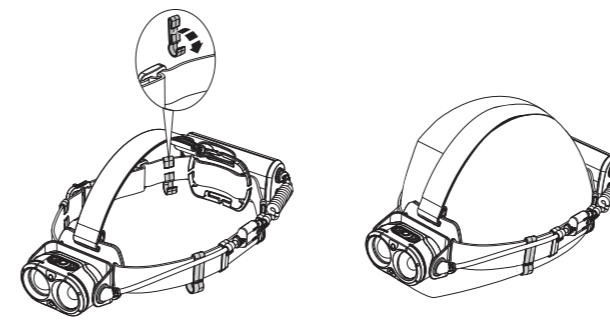

Battery Indicator

Backup Mode

Lamp Head Rotation

Magnetic Charging System

Extension Cable (H19R Signature)

Helmet Fixing Clips (H19R Signature)

GoPro Mount (H19R Signature)

Tripod Mount (H19R Signature)

Helmet Connecting System (H19R Signature)

Universal Mounting Bracket (H19R Signature)

Recycling

Remote Control (H19R Signature)

Further Information

Battery Indicator (Remote Control)

Battery Replacement (Remote Control)