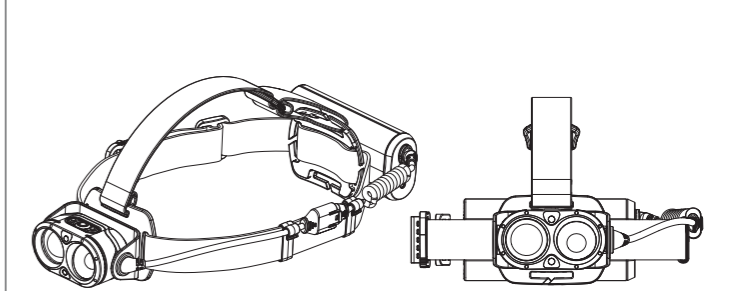

Battery Indicator

Backup Mode

Lamp Head Rotation

Magnetic Charging System

Extension Cable (H19R Signature)

Helmet Fixing Clips (H19R Signature)

GoPro Mount (H19R Signature)

Tripod Mount (H19R Signature)

Helmet Connecting System (H19R Signature)

Universal Mounting Bracket (H19R Signature)

Recycling

Remote Control (H19R Signature)

Further Information

Battery Indicator (Remote Control)

Battery Replacement (Remote Control)