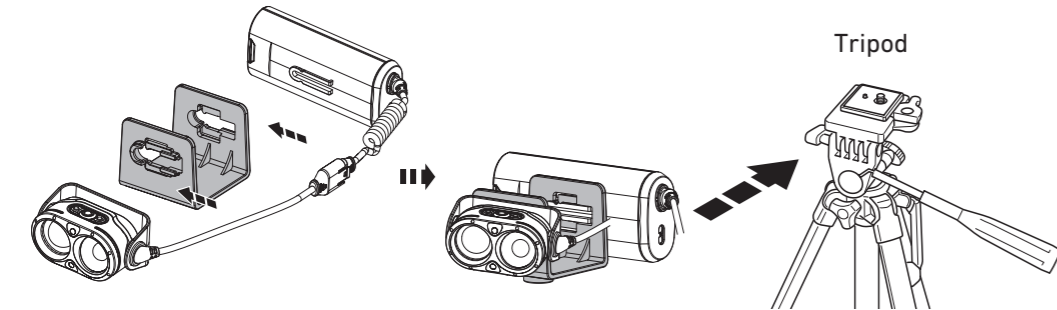

Battery Indicator

Backup Mode

Lamp Head Rotation

Magnetic Charging System

Extension Cable (H19R Signature)

Helmet Fixing Clips (H19R Signature)

GoPro Mount (H19R Signature)

Tripod Mount (H19R Signature)

Helmet Connecting System (H19R Signature)

Universal Mounting Bracket (H19R Signature)

Recycling

Remote Control (H19R Signature)

Further Information

Battery Indicator (Remote Control)

Battery Replacement (Remote Control)