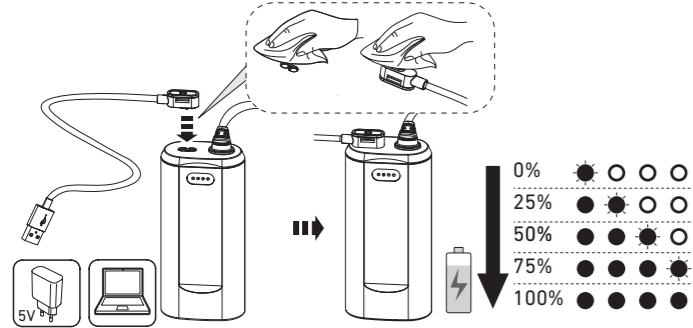

Battery Indicator

Backup Mode

Lamp Head Rotation

Magnetic Charging System

Extension Cable (H19R Signature)

Helmet Fixing Clips (H19R Signature)

GoPro Mount (H19R Signature)

Tripod Mount (H19R Signature)

Helmet Connecting System (H19R Signature)

Universal Mounting Bracket (H19R Signature)

Recycling

Remote Control (H19R Signature)

Further Information

Battery Indicator (Remote Control)

Battery Replacement (Remote Control)