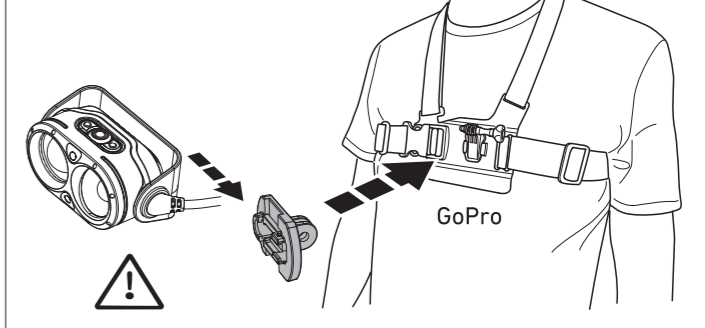

Battery Indicator

Backup Mode

Lamp Head Rotation

Magnetic Charging System

Extension Cable (H19R Signature)

Helmet Fixing Clips (H19R Signature)

GoPro Mount (H19R Signature)

Tripod Mount (H19R Signature)

Helmet Connecting System (H19R Signature)

Universal Mounting Bracket (H19R Signature)

Recycling

Remote Control (H19R Signature)

Further Information

Battery Indicator (Remote Control)

Battery Replacement (Remote Control)