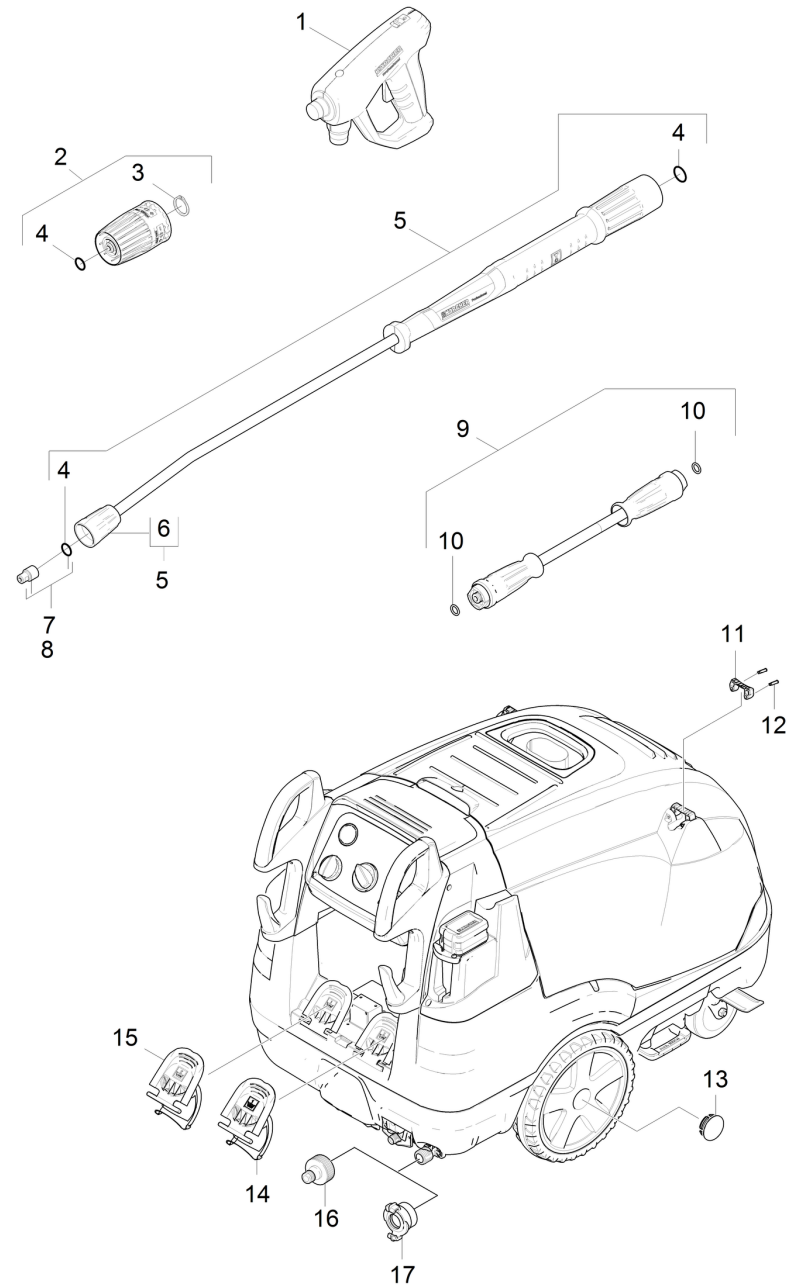

1030 Short spare parts list (1.077-911.3)

Professional \ High pressure cleaner hotwater \ Electric motor \ HDS 9/18-4 M \ Short spare parts list

1030 Short spare parts list (1.077-911.3)

Professional \ High pressure cleaner hotwater \ Electric motor \ HDS 9/18-4 M \ Short spare parts list

KÄRCHER

POS	Artikelnr	Beschrijving	Aantal	Eenheid
1	4.118-005.0	EASY!Force Advanced	1.000	ST
2	4.118-008.0	Rotary controller TR 416L	1.000	ST
3	7.343-069.0	SPRING CLIP 25x1,2	1.000	ST
4	2.880-001.0	Spare part set seals TR	2.000	ST
5	4.112-000.0	Jet pipe TR 1050 mm	1.000	ST
6	4.112-011.0	Protection part TR only for replacement	1.000	ST
7	2.113-023.0	Power nozzle TR 25050	1.000	ST
8	2.114-004.0	Steam nozzle TR 40060	1.000	ST
9	6.110-038.0	Hose assembly TR DN8 40MPa 10m	1.000	ST
10	2.880-154.0	O-RING SET	1.000	ST
11	5.424-162.0	Fixing jet pipe	1.000	ST
12	5.314-143.0	Pin fixing jet pipe	2.000	ST
13	2.889-086.0	Set wheel cap	2.000	ST
14	5.064-231.0	Cover chemistry 2	1.000	ST
15	5.064-221.0	Cover chemistry 1	1.000	ST
16	2.640-492.0	SET Wasseranschluss 1 "	1.000	ST
17	6.388-458.0	GEKA KOPPELING 1	1.000	ST