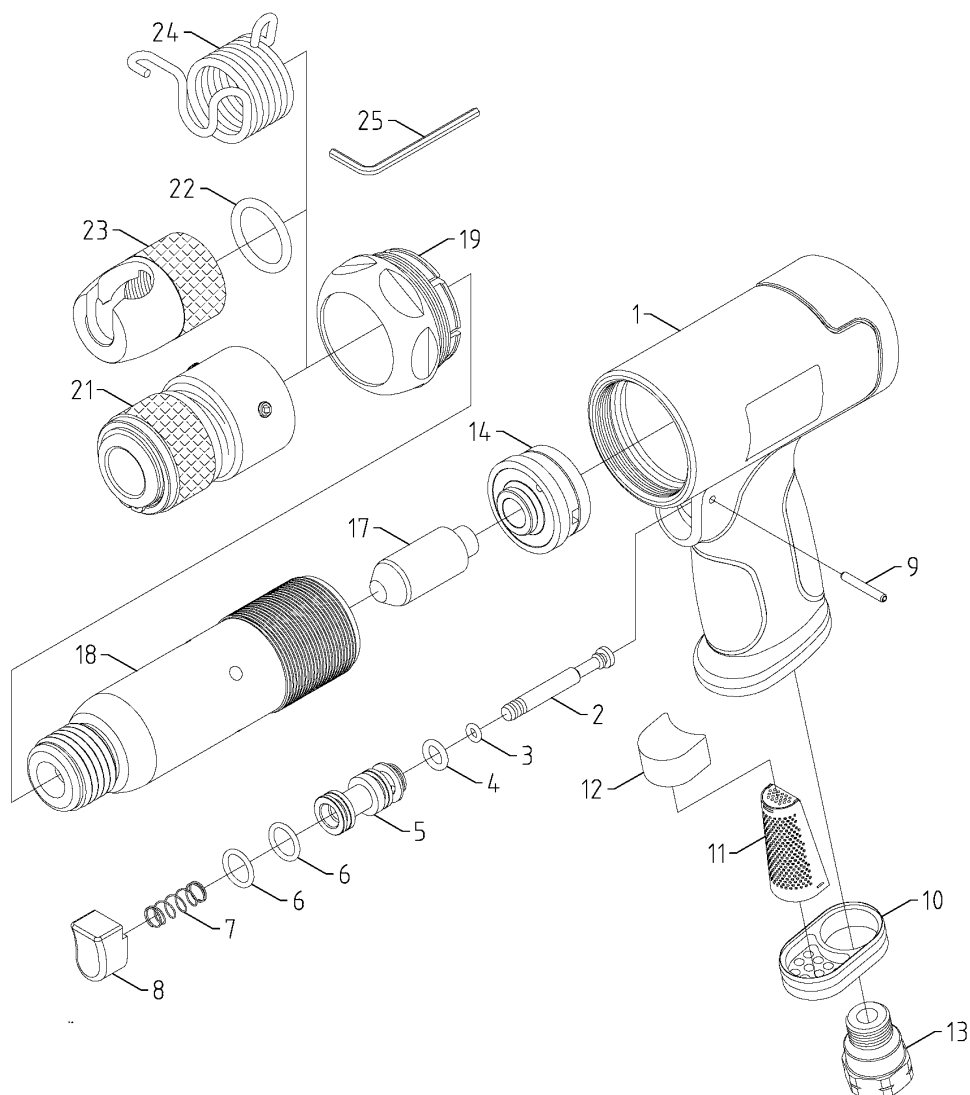

RRH-4309K HAMMER

Edition 03

Index No	Part No.	Description	Q'ty
1	P118-684N01A	HOUSING	1
2	P127-518504	VALVE STEM	1
3	P110-02423	O-RING P4 (D3,8 x W1,9)	1
4	P110-11002	O-RING P10A (D7,8 x W2,4)	1
5	P128-518505	VALVE BUSHING	1
6	P110-5185051	O-RING AS906 (D11,89 x W1,98)	2
7	P108-71101	VALVE SPRING	1
8	P111-711007	BUTTON	1
9	P129-27008	SPRING PIN (Ø3 x 22 L)	1
10	305-021	EXHAUST DEFLECTOR	1
11	305F-042	MUFFLER	1
12	305V-027	MUFFLER	1
13	P125-684N13	INLET BUSHING (1/4")	1

Index No	Part No.	Description	Q'ty
14	P130-319014AS	VALVE KIT	1
17	P120-319002	PISTON	1
18	P121-319001LH	CYLINDER (LH)	1
19	P142-518514	FRONT CAP	1
21	TJI-202A	QUICK CHANGE RETAINER	1
22	P110-28813	O-RING P24 (D23,7 x W3,5)	1
23	TJI-202C	CHISEL HOLDER INCL. O-RING	1
24	TJI-207	RETAINER SPRING QC TYPE	1
25	P158-20209	HEX WRENCH (3 MM)	1