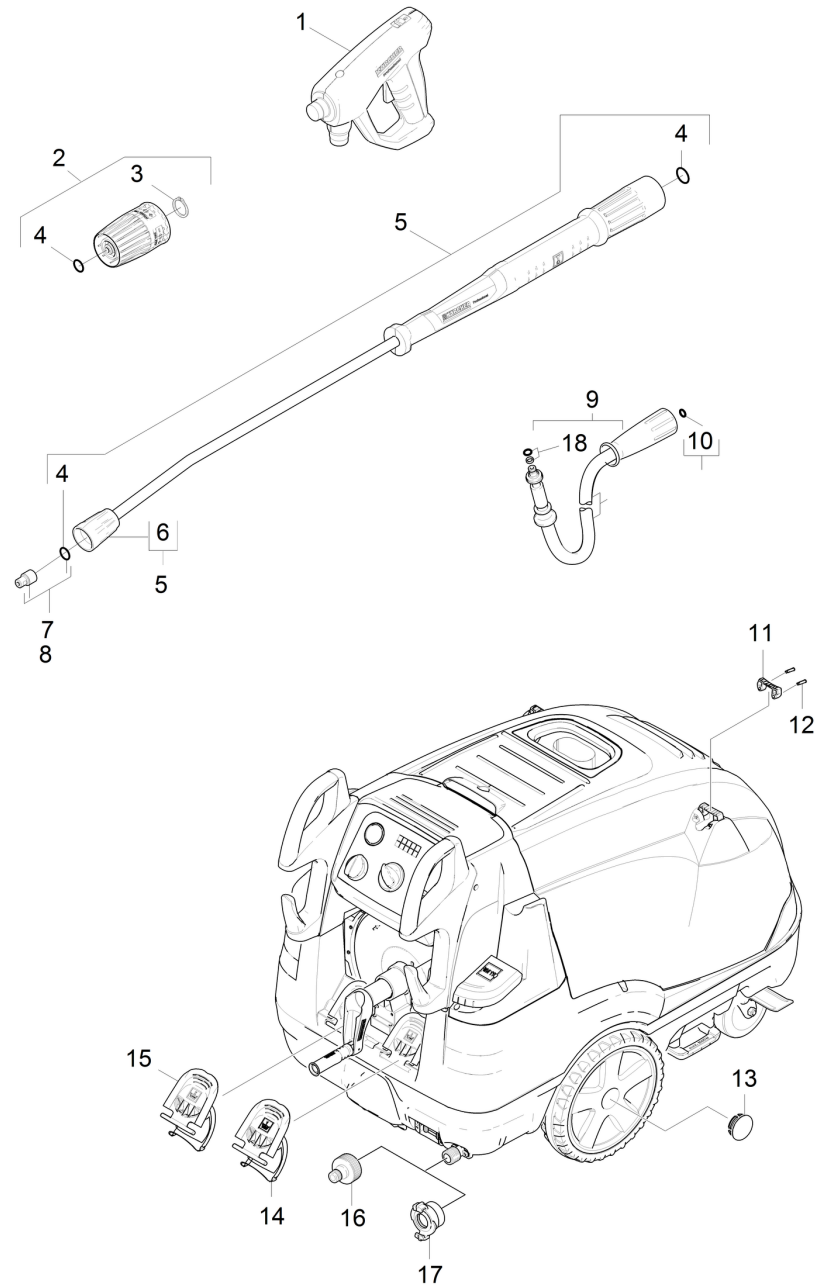

1030 Short spare parts list (1.077-910.3)

Professional \ High pressure cleaner hotwater \ Electric motor \ HDS 8/18-4 MX *EU-I \ Short spare parts list

1030 Short spare parts list (1.077-910.3)

Professional \ High pressure cleaner hotwater \ Electric motor \ HDS 8/18-4 MX *EU-I \ Short spare parts list

POS	Artikelnr	Beschrijving	Aantal	Eenheid
1	4.118-005.0	EASY!Force Advanced	1.000	ST
2	4.118-008.0	Rotary controller TR 416L	1.000	ST
3	7.343-069.0	SPRING CLIP 25x1,2	1.000	ST
4	2.880-001.0	Spare part set seals TR	3.000	ST
5	4.112-000.0	Jet pipe TR 1050 mm	1.000	ST
6	4.112-011.0	Protection part TR only for replacement	1.000	ST
7	2.113-008.0	Power nozzle TR 25043	1.000	ST
8	2.114-003.0	Steam nozzle TR 40055	1.000	ST
9	6.110-028.0	Hose assembly TR rotatable DN8 40MPa 20m	1.000	ST
10	2.880-154.0	O-RING SET	1.000	ST
11	5.424-162.0	Fixing jet pipe	1.000	ST
12	5.314-143.0	Pin fixing jet pipe	2.000	ST
13	2.889-086.0	Set wheel cap	2.000	ST
14	5.064-231.0	Cover chemistry 2	1.000	ST
15	5.064-221.0	Cover chemistry 1	1.000	ST
16	2.640-492.0	SET Wasseranschluss 1 "	1.000	ST
17	6.388-458.0	GEKA KOPPELING 1	1.000	ST
18	4.363-691.0	O-Ring seal kpl. -nur fuer Ersatz-	1.000	ST