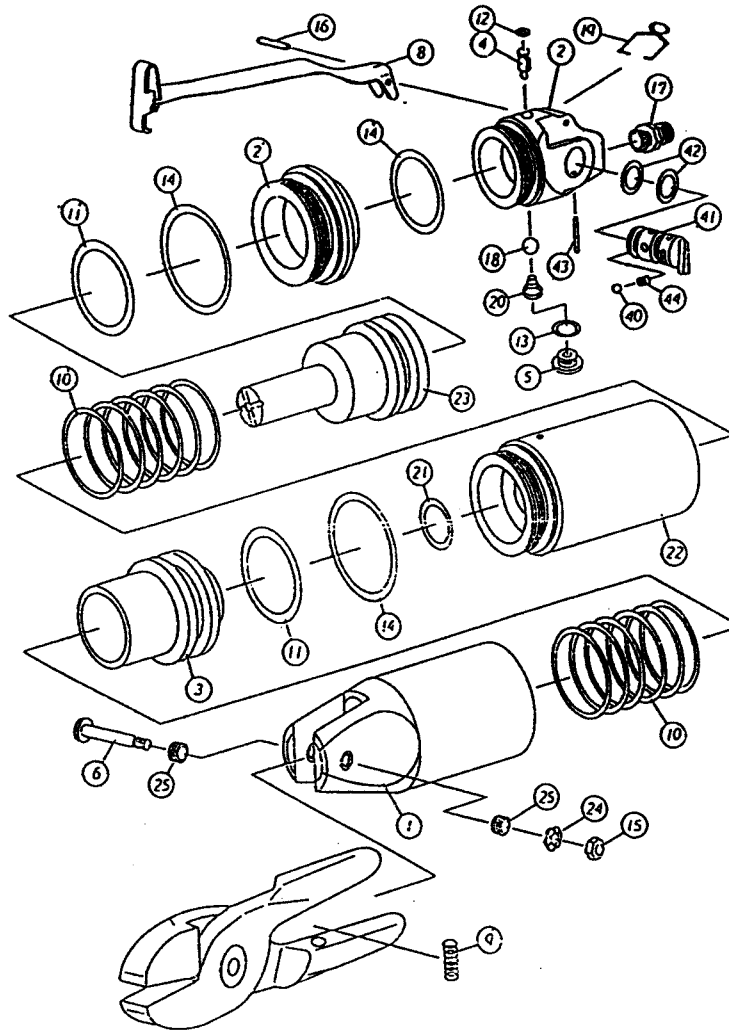

Power cutter RRI-8032

Ref no.	Part no.	Description
1	5803201	Body A
2	5803202	Body B
2'	5803202-1	Connector
3	5803203	Piston A
4	5803104	Valve Pin
5	2803105	Screw
6	5803206	Screw Pin
8	5803208	Lever
9	5803209	Spring
0	5803210	Spring
1	5803211	O-ring
1'	5803211	O-ring
2	5803112	O-ring
3	5803113	O-ring
4	5803214	O-ring
4'	5803114	O-ring

Ref no.	Part no.	Description
15	5803215	Nut
16	5803116	Spring Pin
17	5803117	Air Nipple
18	5803118	Urethan Ball
19	5803119	Hanger
20	5803120	Spring
21	5803121	O-ring
22	5803222	Body C
23	5803223	Piston B
24	5803224	Washer
25	5803225	Bush
40	5803140	Urethan Ball
41	5803141	Valve Switch
42	5803142	O-ring
43	5803143	Spring Pin
44	5803144	Spring