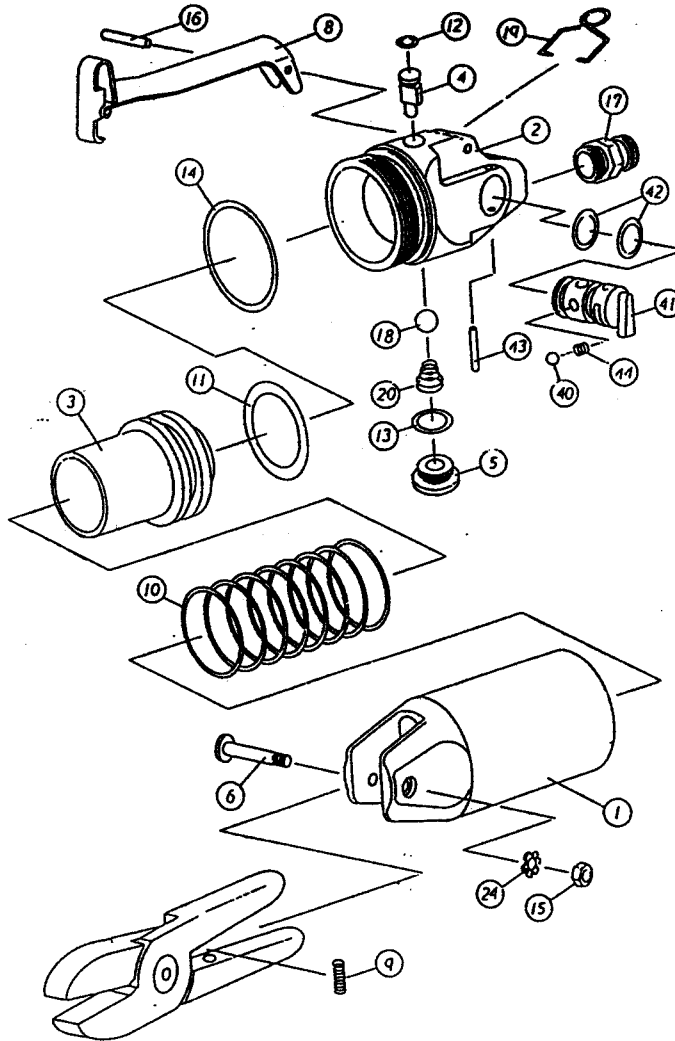

Power cutter RRI-8004

Ref no.	Part no.	Description
01	5800401	Body A
02	5800402	Body B
03	5800403	Piston
04	5800404	Valve Pin
05	2803105	Screw
06	5800406	Screw Pin
08	5800408	Lever
09	5800409	Spring
10	5800410	Spring
11	5800411	O-ring
12	5803112	O-ring
13	5803113	O-ring
14	5800414	O-ring

Ref no.	Part no.	Description
15	5800415	Nut
16	5803116	Spring Pin
17	5803117	Air Nipple
18	5803118	Urethan Ball
19	5803119	Hanger
20	5803120	Spring
24	5800424	Washer
40	5803140	Urethan Ball
41	5803141	Valve Switch
42	5803142	O-ring
43	5803143	Spring Pin
44	5803144	Spring