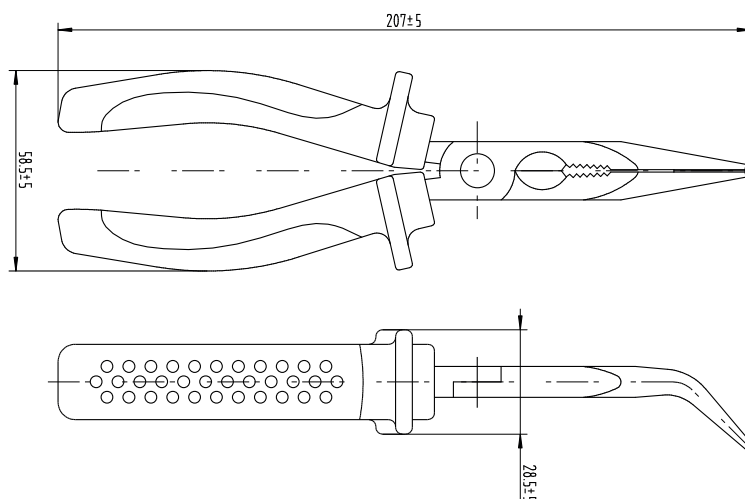

HALF-ROUND PLIERS

VDE INSULATED 1000 V BI-MATERIAL HANDLES

Code: 69 147 127

Standard:

**LIFETIME
WARRANTY**

DESCRIPTION

- Improved grip with the half-round striated jaws
- Ergonomic handles for more comfortable use
- Opening capacity: 24 mm
- Cutting capacity: 1.8 mm

SPECIFICATIONS TECHNIQUES

Total length	200 mm
Jaw shape	Half-round
Jaw type	Long, bent
Pliers type	Industry
Insulated 1000V	Yes
Handle finish	Bi-material
Jaw length	70 mm
Antistatic	No

YOUR PERFORMANCE PARTNER