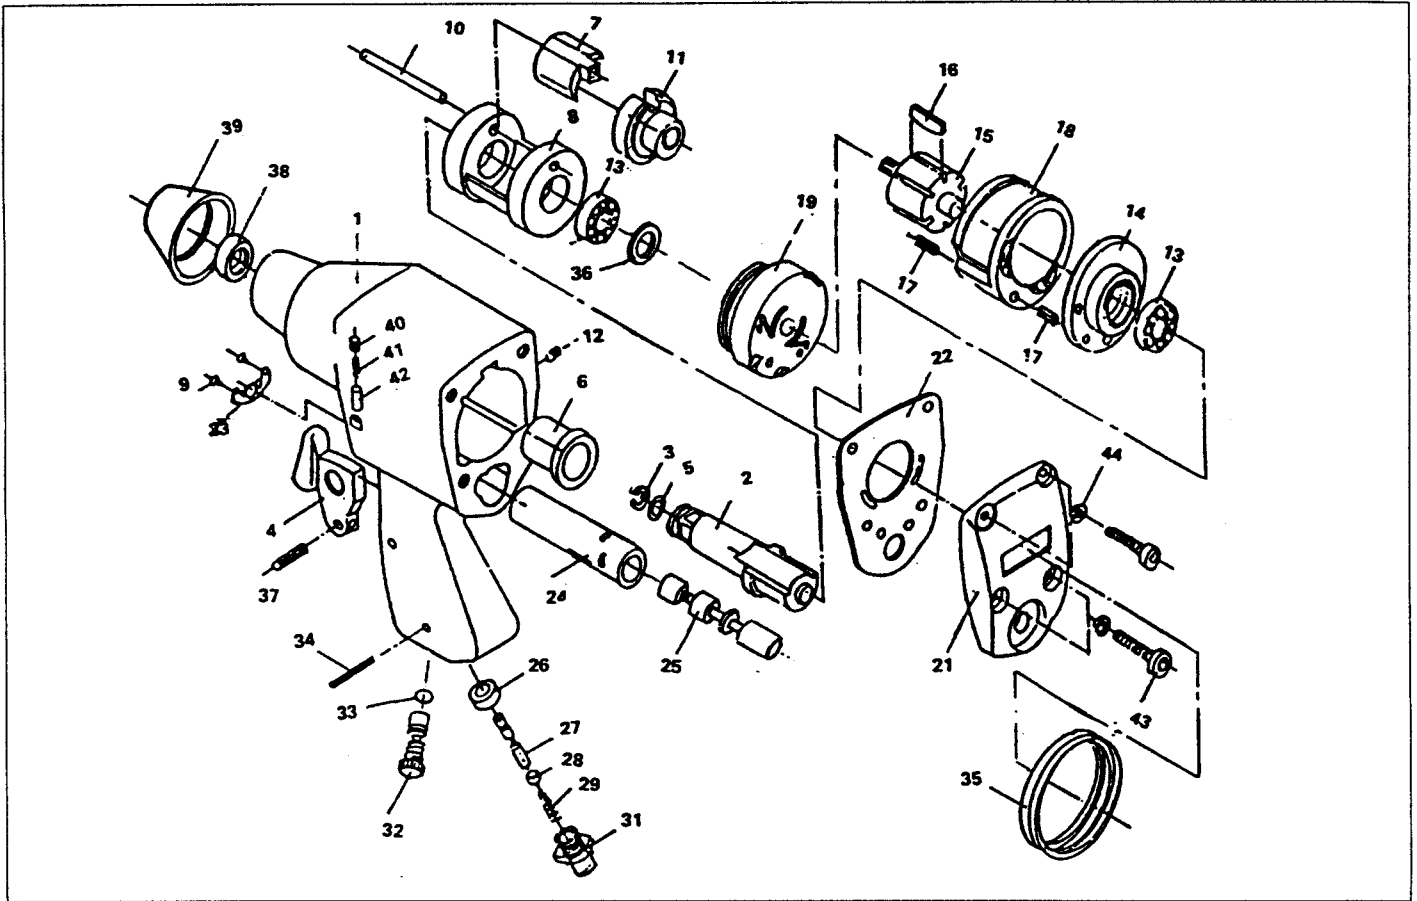

1/2" Sq. Impact Wrench RR-15P(01)

Ref no	Part no	Description	Qty	Ref no	Part no	Description	Qty
1	40301	Housing	1	23	40323	Exhaust Deflector	1
2	40302	Anvil (1/2" Sq)	1	24	40324	Valve Sleeve	1
3	40303	Anvil collar and Seal	1	25	40325	Reverse Valve	1
4	40304	Trigger	1	26	40326	Valve Seat	1
5	40305	O ring	1	27	40327	Valve Stem	1
6	40306	Anvil Bushing	1	28	40328	Steel Ball	1
7	40307	Hammer Dog	1	29	40329	Spring	1
8	40308	Hammer Cage	1	31	40331	Hose Adapter	1
9	40309	Screw	2	32	40332	Air Regulator	1
10	40310	Hammer Pin	1	33	40333	O Ring	1
11	40311	Drive Cam	1	34	40334	Pin	1
12	40312	Screw	1	35	40335	Rubber	1
13	40313	Ball Bearing	2	36	40336	Seal	1
14	40314	Rear end Plate	1	37	40337	Pin	1
15	40315	Rotor	1	38	40338	Seal	1
16	40316	Rotor Blade	6	39	40339	Protecting Rubber	1
17	40317	Pin	2	40	40340	Screw	1
18	40318	Cylinder	1	41	40341	Spring	1
19	40319	Ront end Plate	1	42	40342	Pin	1
21	40321	Rear Cover	1	43	40343	Screw	4
22	40322	Rear Gasket	1	44	40344	Washer	1