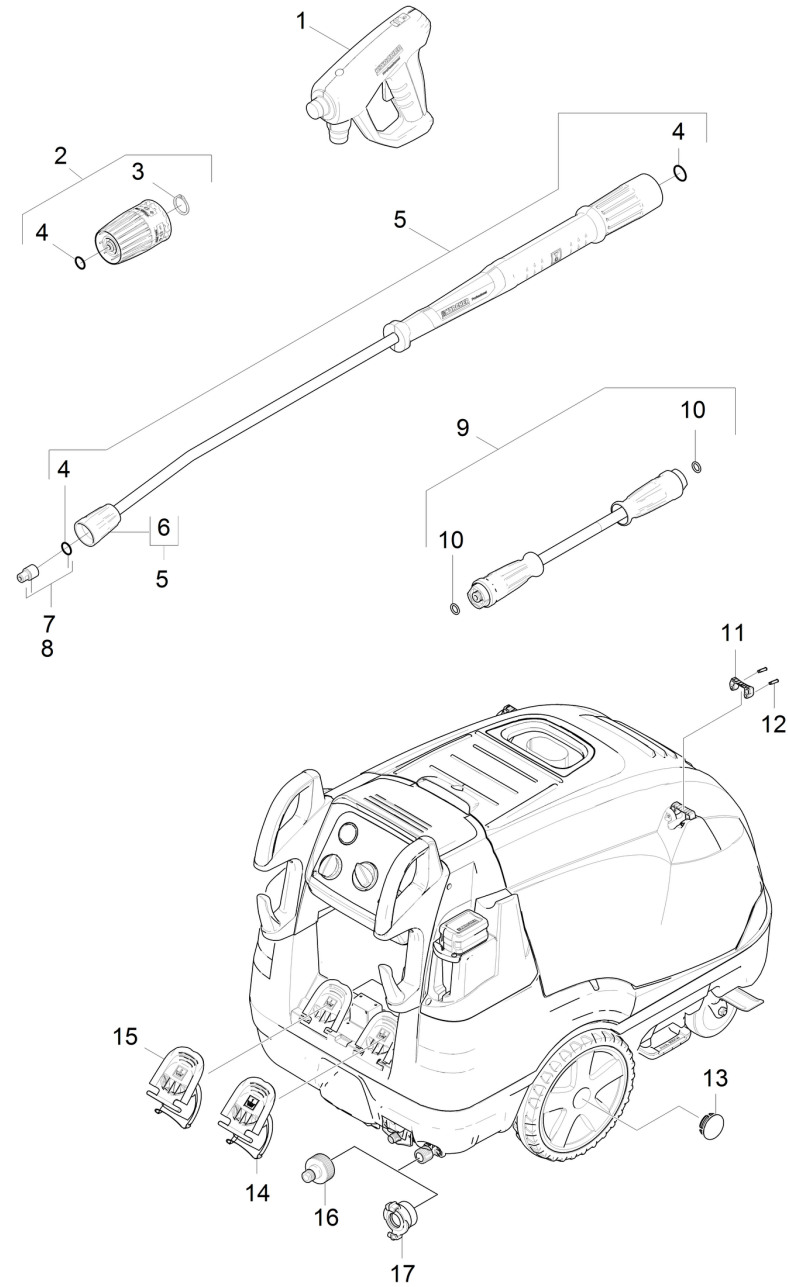

1030 Short spare parts list (1.077-908.3)

Professional \ High pressure cleaner hotwater \ Electric motor \ HDS 8/18-4M *EU I \ Short spare parts list

1030 Short spare parts list (1.077-908.3)

Professional \ High pressure cleaner hotwater \ Electric motor \ HDS 8/18-4M *EU I \ Short spare parts list

POS	Artikelnr	Beschrijving	Aantal	Eenheid
1	4.118-005.0	EASY!Force Advanced	1.000	ST
2	4.118-008.0	Rotary controller TR 416L	1.000	ST
3	7.343-069.0	SPRING CLIP 25x1,2	1.000	ST
4	2.880-001.0	Spare part set seals TR	2.000	ST
5	4.112-000.0	Jet pipe TR 1050 mm	1.000	ST
6	4.112-011.0	Protection part TR only for replacement	1.000	ST
7	2.113-008.0	Power nozzle TR 25043	1.000	ST
8	2.114-003.0	Steam nozzle TR 40055	1.000	ST
9	6.110-038.0	Hose assembly TR DN8 40MPa 10m	1.000	ST
10	2.880-154.0	O-RING SET	1.000	ST
11	5.424-162.0	Fixing jet pipe	1.000	ST
12	5.314-143.0	Pin fixing jet pipe	2.000	ST
13	2.889-086.0	Set wheel cap	2.000	ST
14	5.064-231.0	Cover chemistry 2	1.000	ST
15	5.064-221.0	Cover chemistry 1	1.000	ST
16	2.640-492.0	SET Wasseranschluss 1 "	1.000	ST
17	6.388-458.0	GEKA KOPPELING 1	1.000	ST