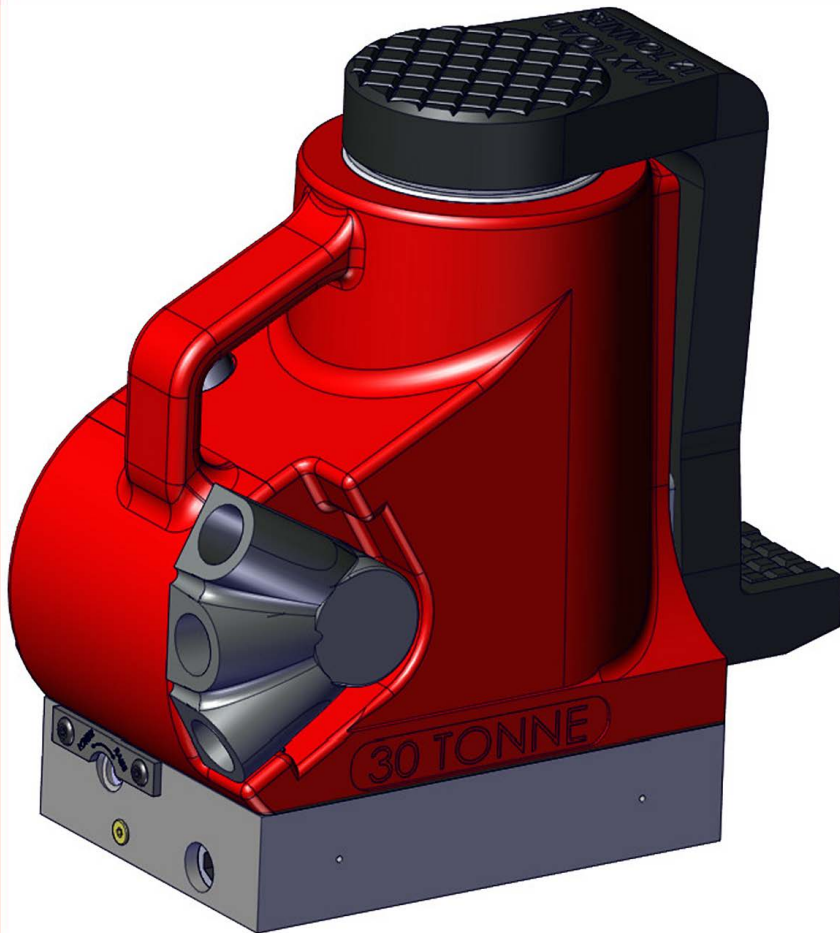

Revision	1	5498	2	3
	4		5	6

BOM ID	Part number	Description	Qty
1	X	RAM CAP SCREW	1
2	JHC076AC001	RAM CAP	1
3	STC086HS001	WIPER RETAINING RING	1
4	X	WIPER	1
5	X	QUADRANT SHAFT ORING	1
6	JHC000QZ001	QUADRANT SHAFT	1
7	X	TUMBLER SCREW	1
8	SEC095DE001	GAITER SEAL	2
9	JHC000JZ001	JACK TUMBLER	1
10	JHC000TZ001	TUMBLER ROLLER	1
11	STC012AA001	CIRCLIP	2
12	JHC076CC001	630 CISTERN	1
13	X	DIP STICK ORING	1
14	X	CISTERN ORING	1
15	JHC076YC001	630 CISTERN	1
16	JHC076LC003	630 LINER	1
17	X	BASE ORING	1
18	STC013BA001	RETAINING CLIP	1
19	FFC012MA001	SUCTION FILTER	1
20	FAS010MA020	CUP PT SCREW	1
21	JHC076BC002	630/1230 LIST BASE	1
22	X	BASE PLUG DOWTY WASHER	1
23	X	BASE PLUG SCREW	1
24	X	BASE SCREWS	6
25	FPC008PM001	PLUG	1
26	SPC009PA001	SUCTION SPRING	1
27	X	DOWTY WASHER	2
28	X	SUCTION SCREW	1
29	X	BUTTON HEAD PLATE SCREW	2
30	SPC012CA001	RELEASE VALVE SPRING	1
31	SEC013RA001	RELEASE VALVE ORING	1
32	X	PUMP BARREL WASHER	1
33	JHC000KZ001	PUMP BARREL	1
34	X	8mm BALL	3
35	SPC009PA001	DELIVERY SPRING	1
36	JHC000GZ001	RELEASE PLATE	1
37	FAS016OC019	RELEASE VALVE SCREW	1
38	JAC010JC002	RELEASE VALVE SPINDLE	1
39	X	DELIVERY SCREW	1
40	X	PUMP PLUNGER ORING	1
41	X	PUMP PLUNGER BACKUP	1
42	JHC000UZ001	PUMP PLUNGER	1
43	JHC000UZ002	PUMP PLUNGER CIRCLIP	1
44	X	RAM SEAL 30 TONNE	1
45	X	30 TONNE BACKUP	1
46	X	6mm BALL	1
47	X	PISTON PLUG SCREW	1
48	SPC003CA001	COMPRESSION SPRING	2
49	JHC000WC002	SAFE STOP RING	2
50	PCC003RB006	SPRING PIN	2
51	JHC076PC003	630 PLAIN RAM	1
52	X	PISTON PLUG DOWTY WASHER	1
53	JHC000WC001	SAFE STOP BAR	1
54	PCC003FC002	Dowel pin hardened & ground	1
55	SPC006CA007	RELIEF VALVE SPRING	1
56	JHC000VZ001	SAFE STOP VALVE BODY	1
57	VRA700AF002	RELIEF VALVE	1
58	JHA000DA001	DIP STICK	1
59	JHC076DC001	30 TONNE CLAW	1
60	JHC060DB003	20T CLAW PAD	1
61	BLC005HF016	SKT CSK SCREW	2