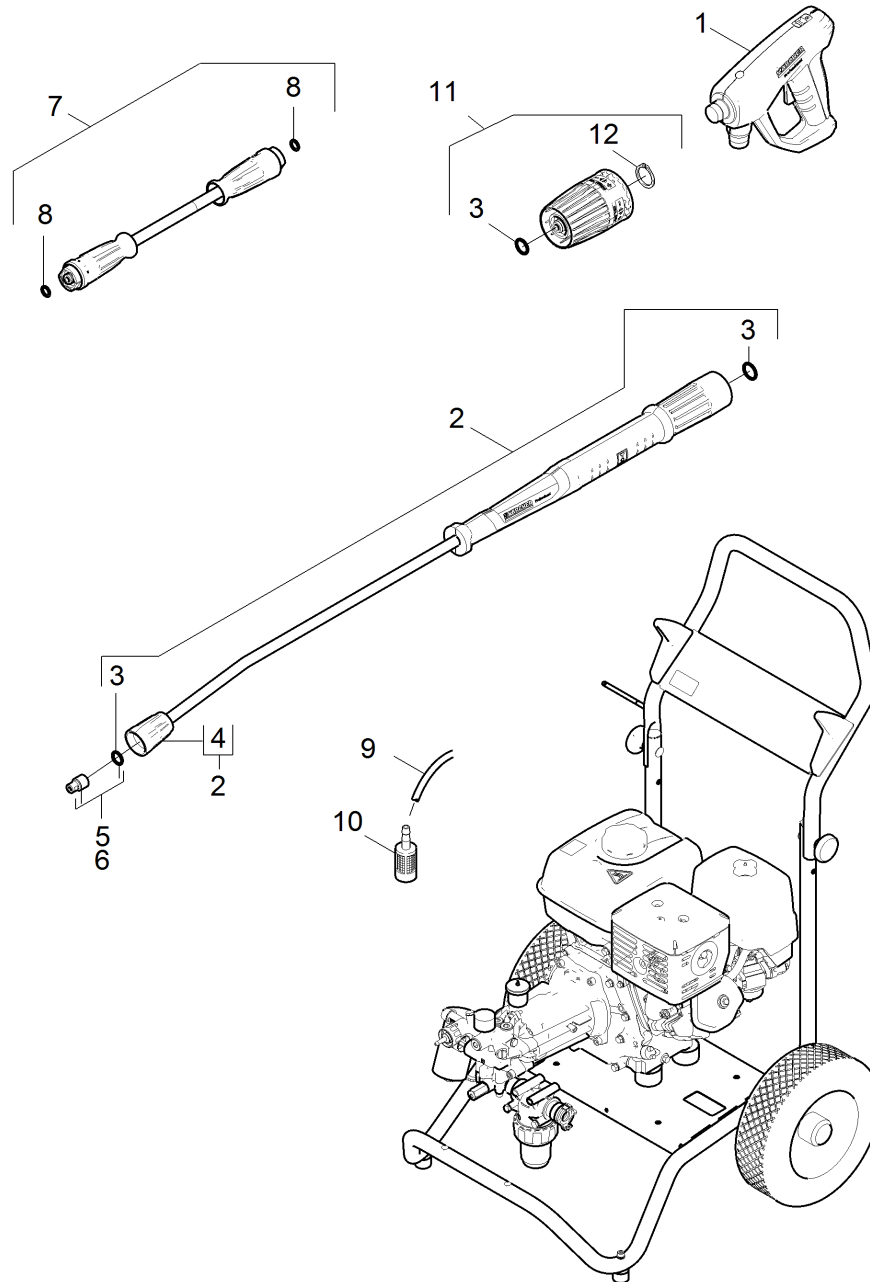

1030 Short spare parts list (1.187-906.3)

Professional \ High pressure cleaner cold water \ Combustion engine \ HD 9/23 G *EU \ Short spare parts list

1030 Short spare parts list (1.187-906.3)

Professional \ High pressure cleaner cold water \ Combustion engine \ HD 9/23 G *EU \ Short spare parts list

KÄRCHER

POS	Artikelnr	Beschrijving	Aantal	Eenheid
1	4.118-005.0	EASY!Force Advanced	1.000	ST
2	4.112-000.0	Jet pipe TR 1050 mm	1.000	ST
3	2.880-001.0	Spare part set seals TR	1.000	ST
4	4.112-011.0	Protection part TR only for replacement	1.000	ST
5	2.113-010.0	Power nozzle TR 25048	1.000	ST
6	2.113-020.0	Nozzle chemical TR 25250	1.000	ST
7	6.110-033.0	Hose assembly TR DN8 31,5MPa 15m	1.000	ST
8	2.880-154.0	O-RING SET	1.000	ST
9	6.388-216.0	SLANG	0.500	M
10	5.731-652.0	Filter with weight	1.000	ST
11	4.118-008.0	Rotary controller TR 416L	1.000	ST
12	7.343-069.0	SPRING CLIP 25x1,2	1.000	ST