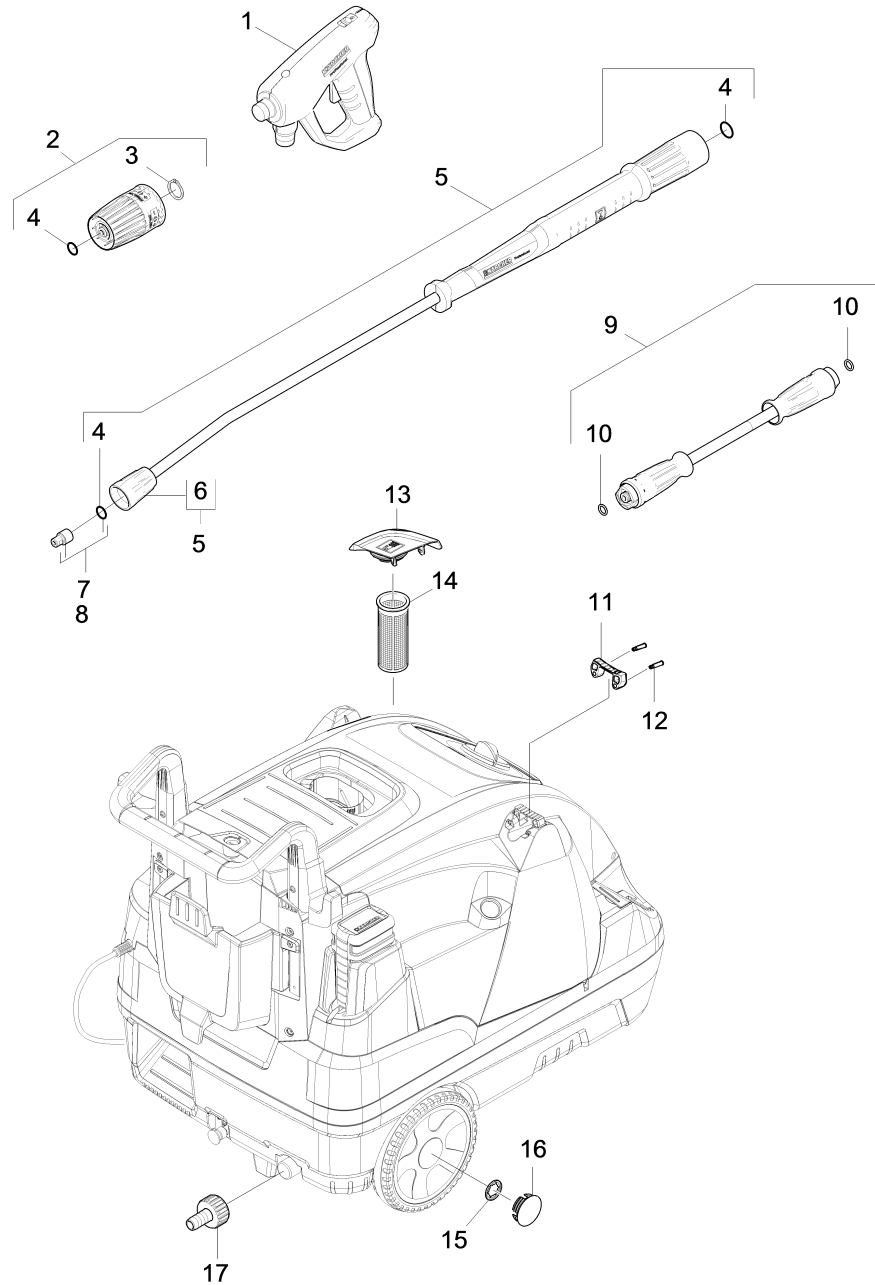

1030 Short spare parts list (1.173-900.3)

Professional \ High pressure cleaner hotwater \ Electric motor \ HDS 7/16 C *EU-I \ Short spare parts list

1030 Short spare parts list (1.173-900.3)

Professional \ High pressure cleaner hotwater \ Electric motor \ HDS 7/16 C *EU-I \ Short spare parts list

KÄRCHER

POS	Artikelnr	Beschrijving	Aantal	Eenheid
1	4.118-005.0	EASY!Force Advanced	1.000	ST
2	4.118-009.0	Rotary controller TR 700L	1.000	ST
3	7.343-069.0	SPRING CLIP 25x1,2	1.000	ST
4	2.880-001.0	Spare part set seals TR	3.000	ST
5	4.112-000.0	Jet pipe TR 1050 mm	1.000	ST
6	4.112-011.0	Protection part TR only for replacement	1.000	ST
7	2.113-021.0	Power nozzle TR 25040	1.000	ST
8	2.114-001.0	Steam nozzle TR 40045	1.000	ST
9	6.110-035.0	Hose assembly TR rotatable DN6 25MPa 10m	1.000	ST
10	2.880-154.0	O-RING SET	1.000	ST
11	5.424-162.0	Fixing jet pipe	1.000	ST
12	5.314-143.0	Pin fixing jet pipe	2.000	ST
13	4.064-021.0	Cover fuel complete	1.000	ST
14	5.731-039.0	FILTER	1.000	ST
15	6.343-162.0	SCHIJF	2.000	ST
16	2.889-086.0	Set wheel cap	2.000	ST
17	2.640-492.0	SET Wasseranschluss 1 "	1.000	ST