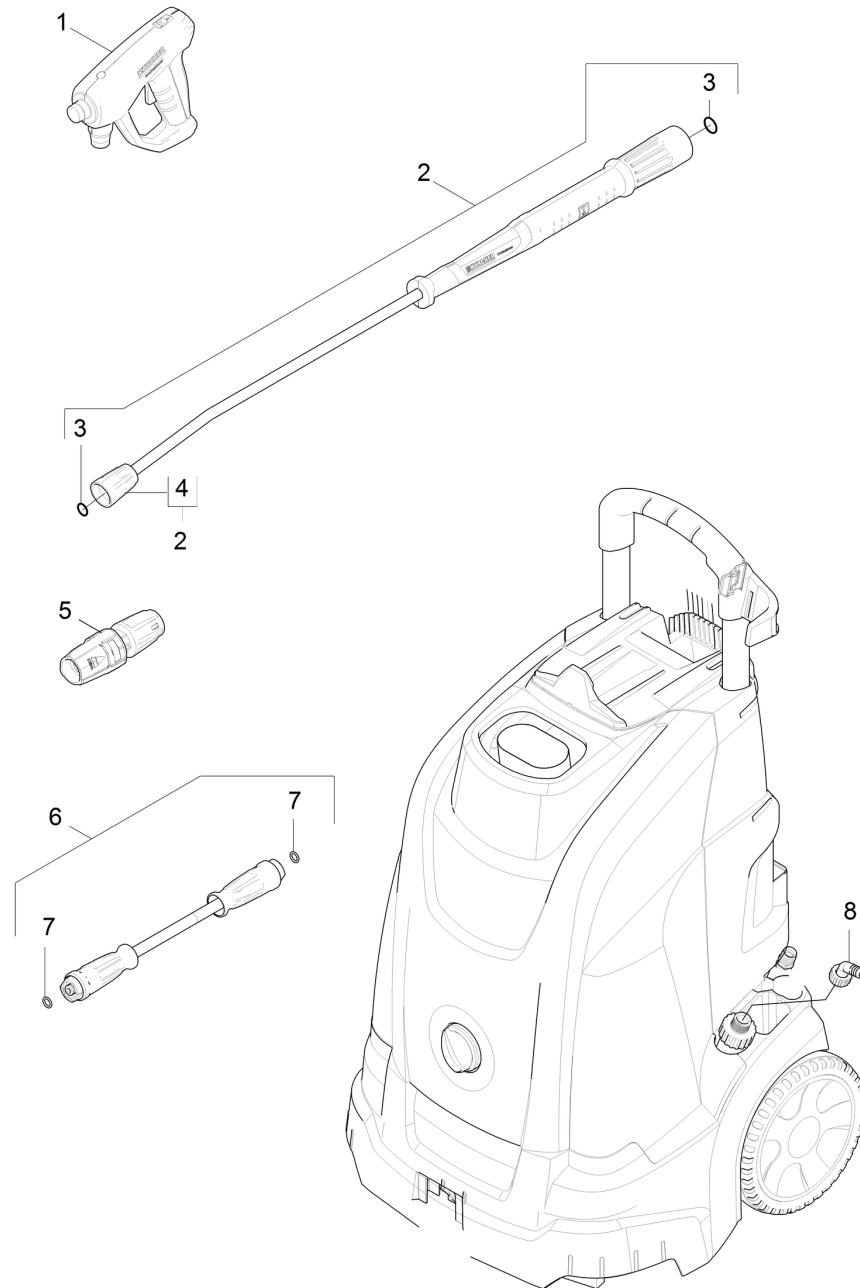

# 1030 Short spare parts list (1.064-900.3)

Professional \ High pressure cleaner hotwater \ Electric motor \ HDS 5/11 U \*EU \ Short spare parts list

## 1030 Short spare parts list (1.064-900.3)

Professional \ High pressure cleaner hotwater \ Electric motor \ HDS 5/11 U \*EU \ Short spare parts list

**KÄRCHER**

POS	Artikelnr	Beschrijving	Aantal	Eenheid
1	4.118-005.0	EASY!Force Advanced	1.000	ST
2	4.112-006.0	Jet pipe TR 840 mm	1.000	ST
3	2.880-001.0	Spare part set seals TR	2.000	ST
4	4.112-011.0	Protection part TR only for replacement	1.000	ST
5	4.117-027.0	Triple jet nozzle TR 032	1.000	ST
6	6.110-034.0	Hose assembly TR DN6 25MPa 10m	1.000	ST
7	2.880-154.0	O-RING SET	1.000	ST
8	6.362-078.0	O-RING 13,3-2,4	1.000	ST
8	5.310-062.0	MOER	1.000	ST
8	5.443-285.0	SLANGNIPPEL	1.000	ST