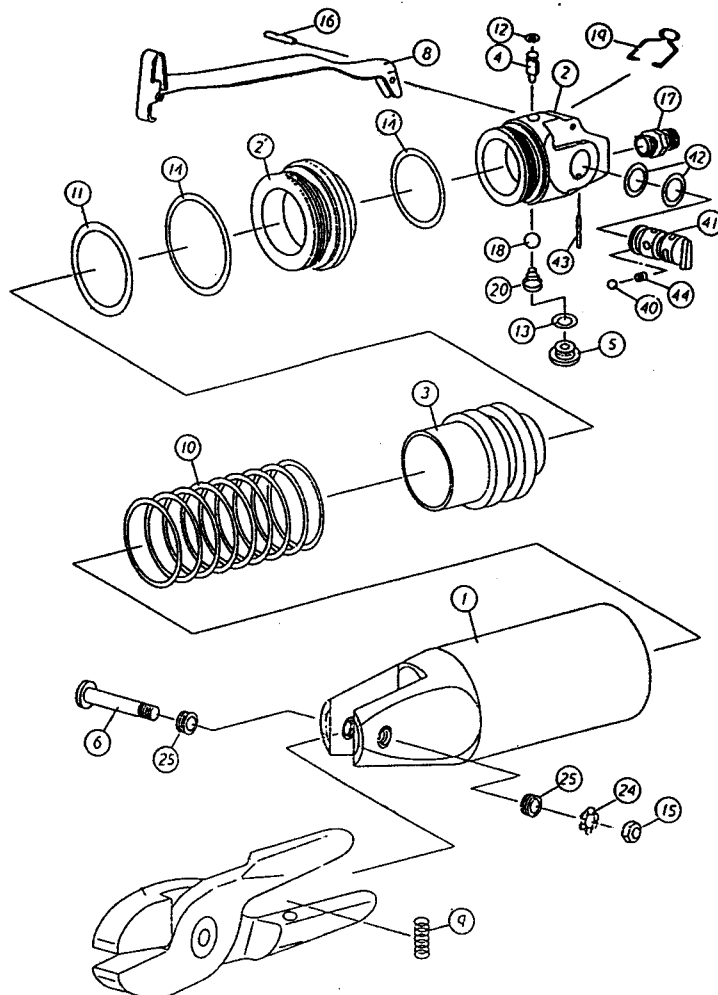

Power cutter RRI-8011

Ref no.	Part no.	Description
01	5803101	Body A
02	5803102	Body B
03	5803103	Piston
04	5803104	Valve Pin
05	2803105	Screw
06	5803106	Screw Pin
08	5801108	Lever
09	5803109	Spring
10	5803110	Spring
11	5803111	O-ring
12	5803112	O-ring
13	5803113	O-ring
14	5803114	O-ring

Ref no.	Part no.	Description
15	5803115	Nut
16	5803116	Spring Pin
17	5803117	Air Nipple
18	5803118	Urethan Ball
19	5803119	Hanger
20	5803120	Spring
24	5803124	Washer
25	5803125	Bush
40	5803140	Urethan Ball
41	5803141	Valve Switch
42	5803142	O-ring
43	5803143	Spring Pin
44	5803144	Spring