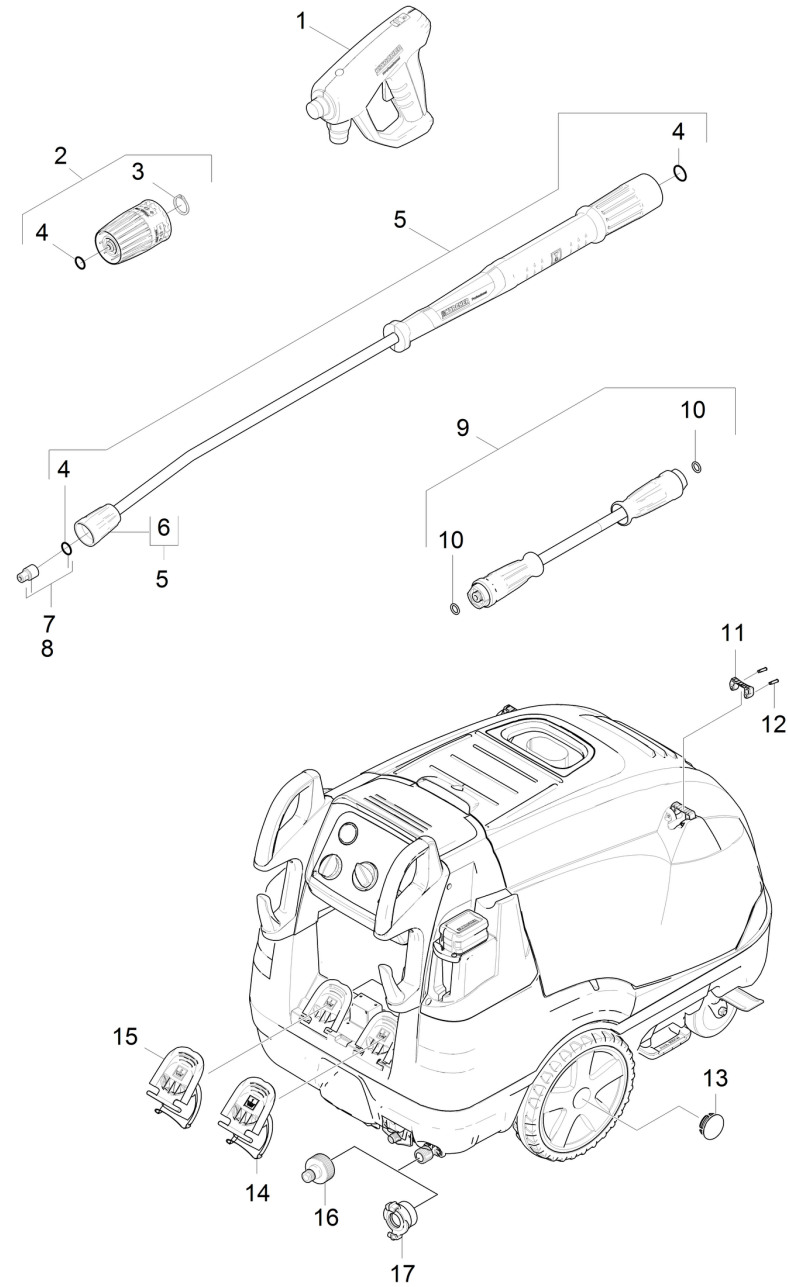

1030 Short spare parts list (1.071-927.3)

Professional \ High pressure cleaner hotwater \ Electric motor \ HDS 13/20-4 S *EU-I \ Short spare parts list

1030 Short spare parts list (1.071-927.3)

Professional \ High pressure cleaner hotwater \ Electric motor \ HDS 13/20-4 S *EU-I \ Short spare parts list

POS	Artikelnr	Beschrijving	Aantal	Eenheid
1	4.118-005.0	EASY!Force Advanced	1.000	ST
2	4.118-009.0	Rotary controller TR 700L	1.000	ST
3	7.343-069.0	SPRING CLIP 25x1,2	1.000	ST
4	2.880-001.0	Spare part set seals TR	3.000	ST
5	4.112-000.0	Jet pipe TR 1050 mm	1.000	ST
6	4.112-011.0	Protection part TR only for replacement	1.000	ST
7	2.113-028.0	Power nozzle TR 25070	1.000	ST
8	2.114-011.0	Steam nozzle TR 40100	1.000	ST
9	6.110-038.0	Hose assembly TR DN8 40MPa 10m	1.000	ST
10	2.880-154.0	O-RING SET	1.000	ST
11	5.424-162.0	Fixing jet pipe	1.000	ST
12	5.314-143.0	Pin fixing jet pipe	2.000	ST
13	2.889-086.0	Set wheel cap	2.000	ST
14	5.064-231.0	Cover chemistry 2	1.000	ST
15	5.064-221.0	Cover chemistry 1	1.000	ST
16	2.640-492.0	SET Wasseranschluss 1 "	1.000	ST
17	6.388-458.0	GEKA KOPPELING 1	1.000	ST